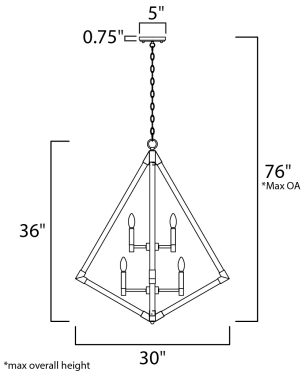

**MEASUREMENTS**

- DIMENSION : 30" L x 30" W x 36" H
- MAX OAH : 76" OAH
- CANOPY : 5" W x 0.75" H x 5" L
- HANGING WEIGHT : 11.2 lb

**LAMPING**

- INPUT VOLTAGE : 120V
- BULB : 8 x 60W Incandescent E12 Candelabra , 480W Total
- BULB INCLUDED : (Not Included)